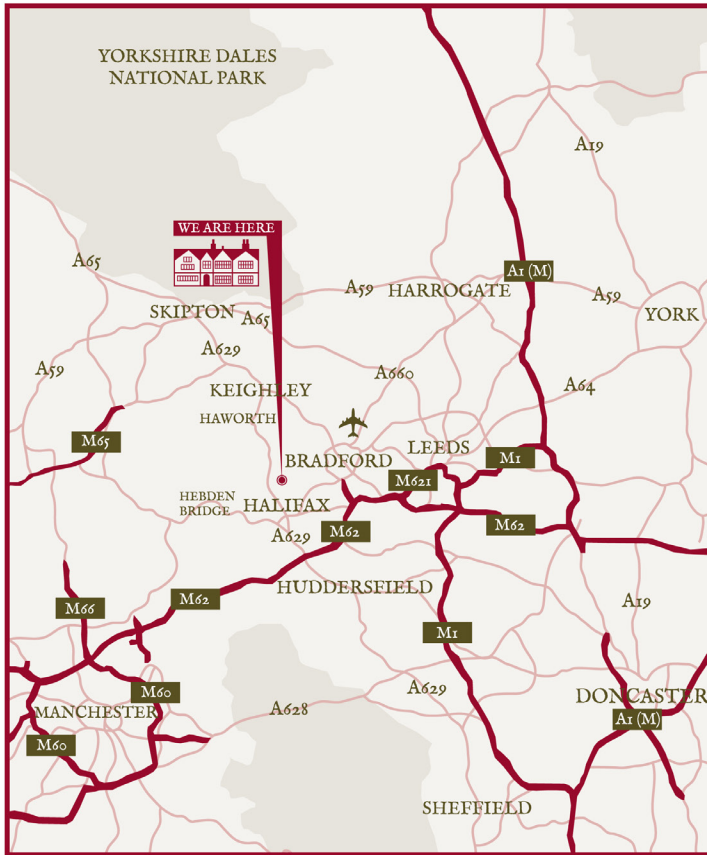

HOLDSWORTH HOUSE

HOTEL & RESTAURANT

FROM M62:

M62 West: Leave at Junction 26 and follow A58 into Halifax.

M62 East: Leave at Junction 24 and follow A629 into Halifax.

FROM HALIFAX:

Take the A629 signposted Keighley for 1.5 miles.

Turn right at the car showroom into Shay Lane (signposted Holmfield and Holdsworth House).

Continue for 1 mile, passing Trinity Academy.

The Hotel entrance is on the right after Laurel Bank Close.

Holdsworth • Halifax • West Yorkshire HX2 9TG