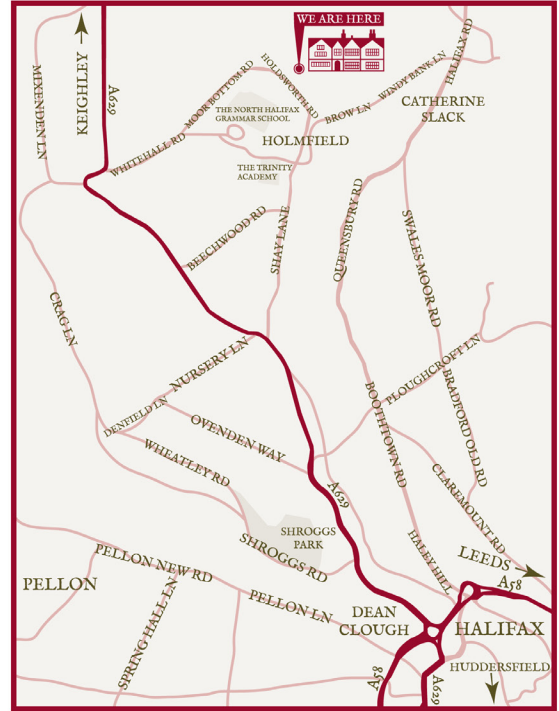

HOLDSWORTH HOUSE

HOTEL & RESTAURANT

FROM M62:

M62 West: Leave at Junction 26 and follow A58 into Halifax.

M62 East: Leave at Junction 24 and follow A629 into Halifax.

FROM HALIFAX:

Take the A629 signposted Keighley for 1.5 miles.

Turn right at the car showroom into Shay Lane (signposted Holmfield and Holdsworth House).

Continue for 1 mile, passing Trinity Academy.

The Hotel entrance is on the right after Laurel Bank Close.

Holdsworth • Halifax • West Yorkshire HX2 9TG